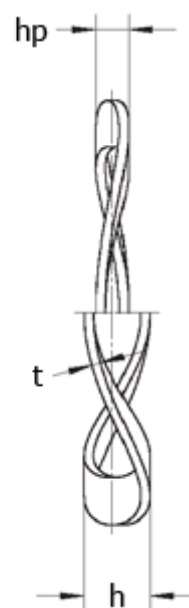

Data Sheet

Article number: 22012808

Description: Wave washer L&M 54x45x0,4 K3
for bearing : 6006, 16006

Measures

d1 = 44.80
d2 = 53.60
F (N) at hp = 110.0
For bearing = 16006
h = 3.7
 hp = 1.65
t = 0.40
Waves = 4

Weight (kg) / 100 pcs = 0.244